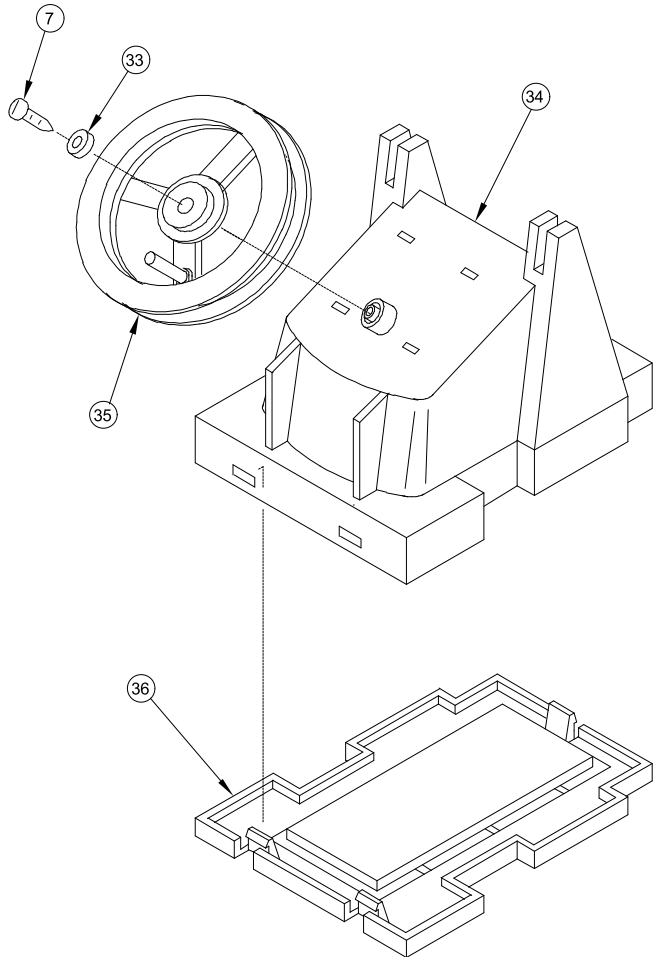

**900 900E
9000 9000E**

9000